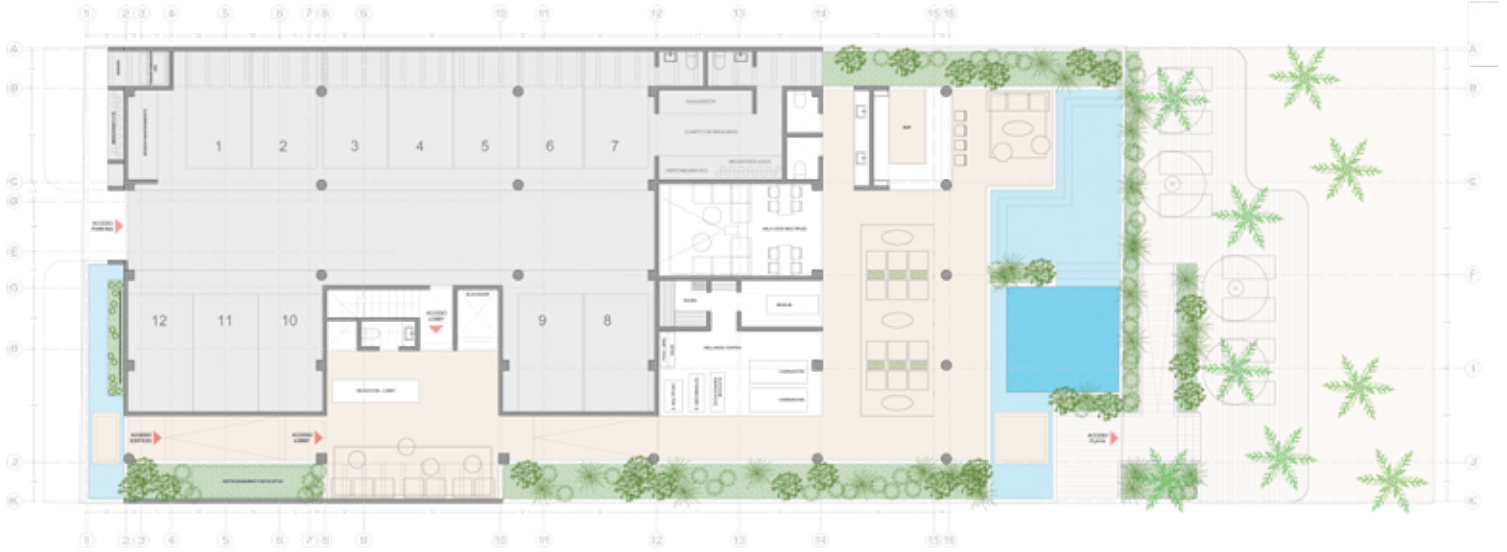

Tulum 97 KM

Reconcile with yourself

Luxury amenities for your physical, mental and spiritual well-being:

-  Private beach
-  Beach-front pool
-  Rooftop Infinity pool
-  Sunbathing area
-  Pool Bar
-  Grill area
-  Gym
-  Wellness room
-  Multipurpose room
-  Bicycle area
-  Pet area
-  Lobby
-  Elevator
-  Private parking
-  24/7 security

Low Level

First Floor

Second Floor

Third Floor

Fourth Floor

Roof Garden Floor

Are you ready to discover your apartment at
NÁLU Luxury *Beachfront Residences?*