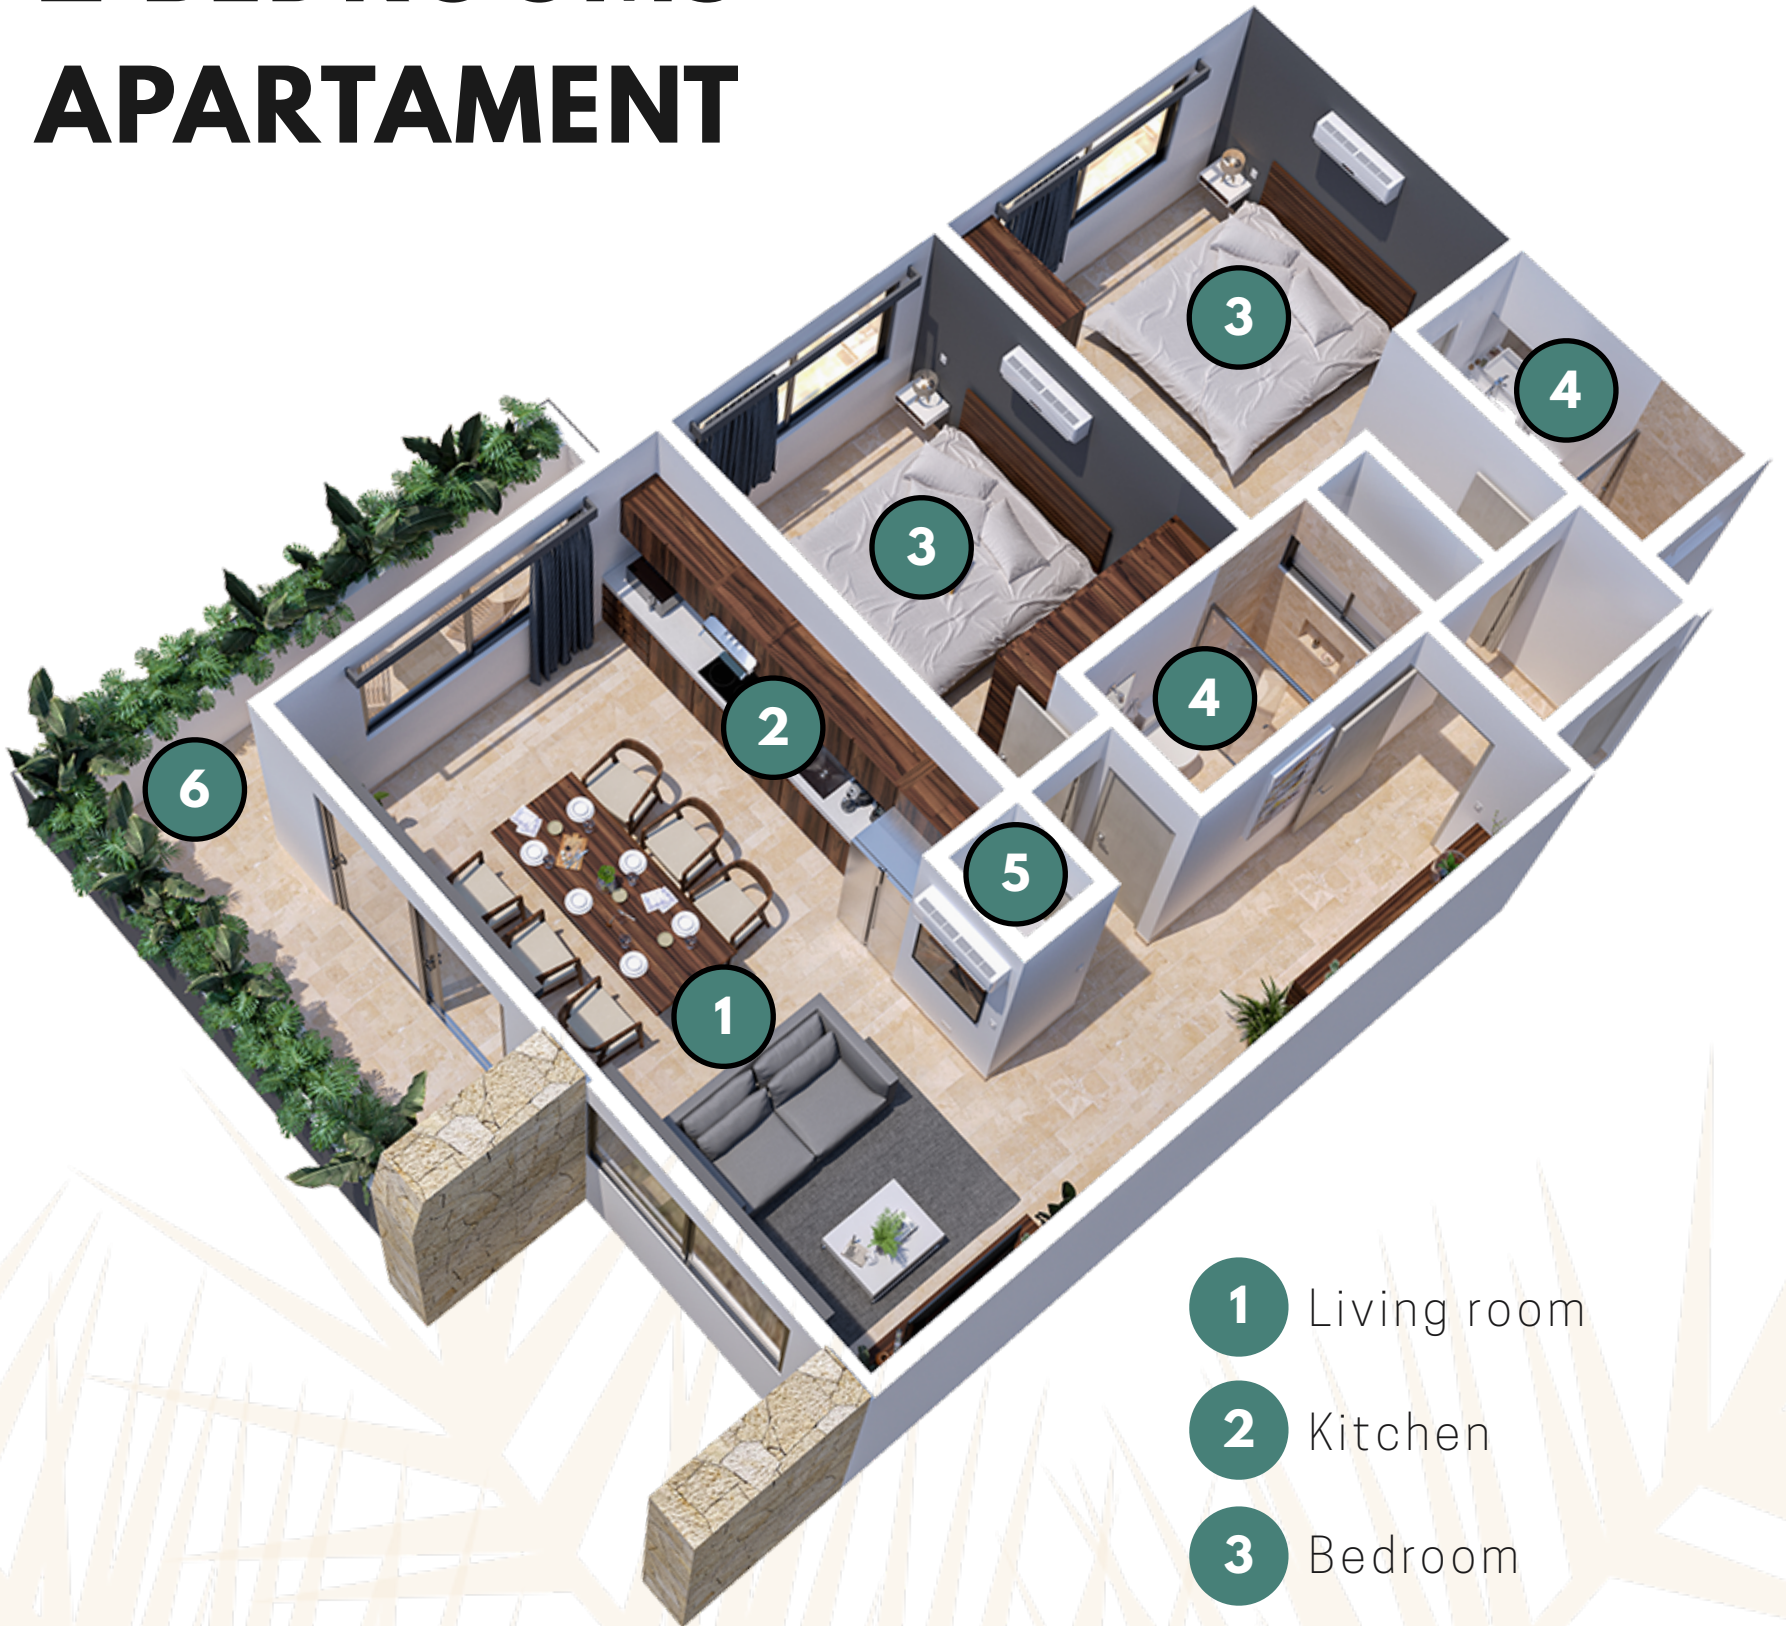

## 1 BEDROOM APARTAMENT

- 1 Living room
- 2 Kitchen
- 3 Bedroom
- 4 Bathroom
- 5 Laundry room
- 6 Terrace

Interior 47.19 m<sup>2</sup>

Terraza 8.92 m<sup>2</sup>

Total 56.11 m<sup>2</sup>

## 2 BEDROOMS APARTAMENT

- 1 Living room
- 2 Kitchen
- 3 Bedroom
- 4 Bathroom
- 5 Laundry room
- 6 Terrace

Interior 80.58 m<sup>2</sup>

Terraza 19.76 m<sup>2</sup>

Total 100.34 m<sup>2</sup>